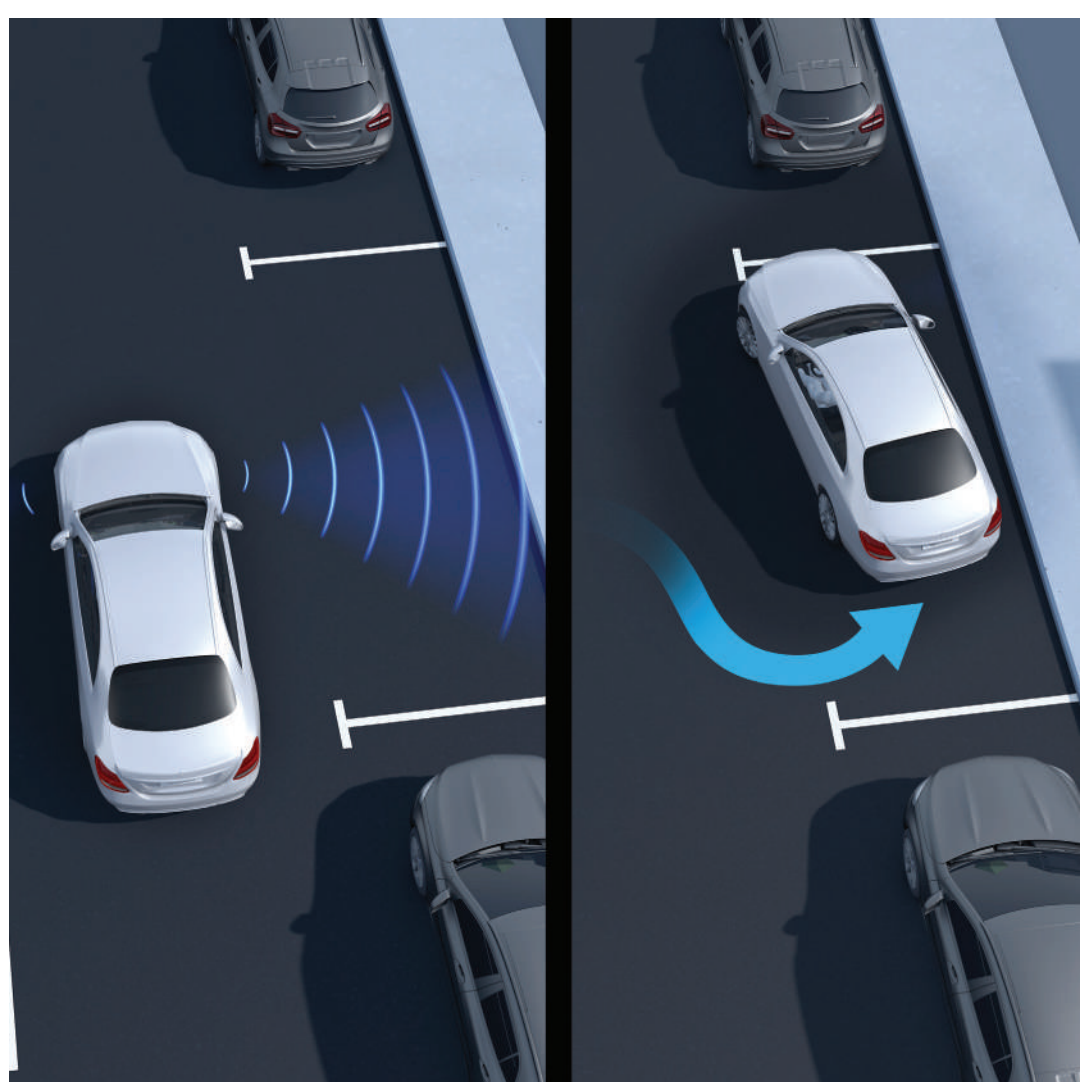

Active Parking Assist with PARKTRONIC