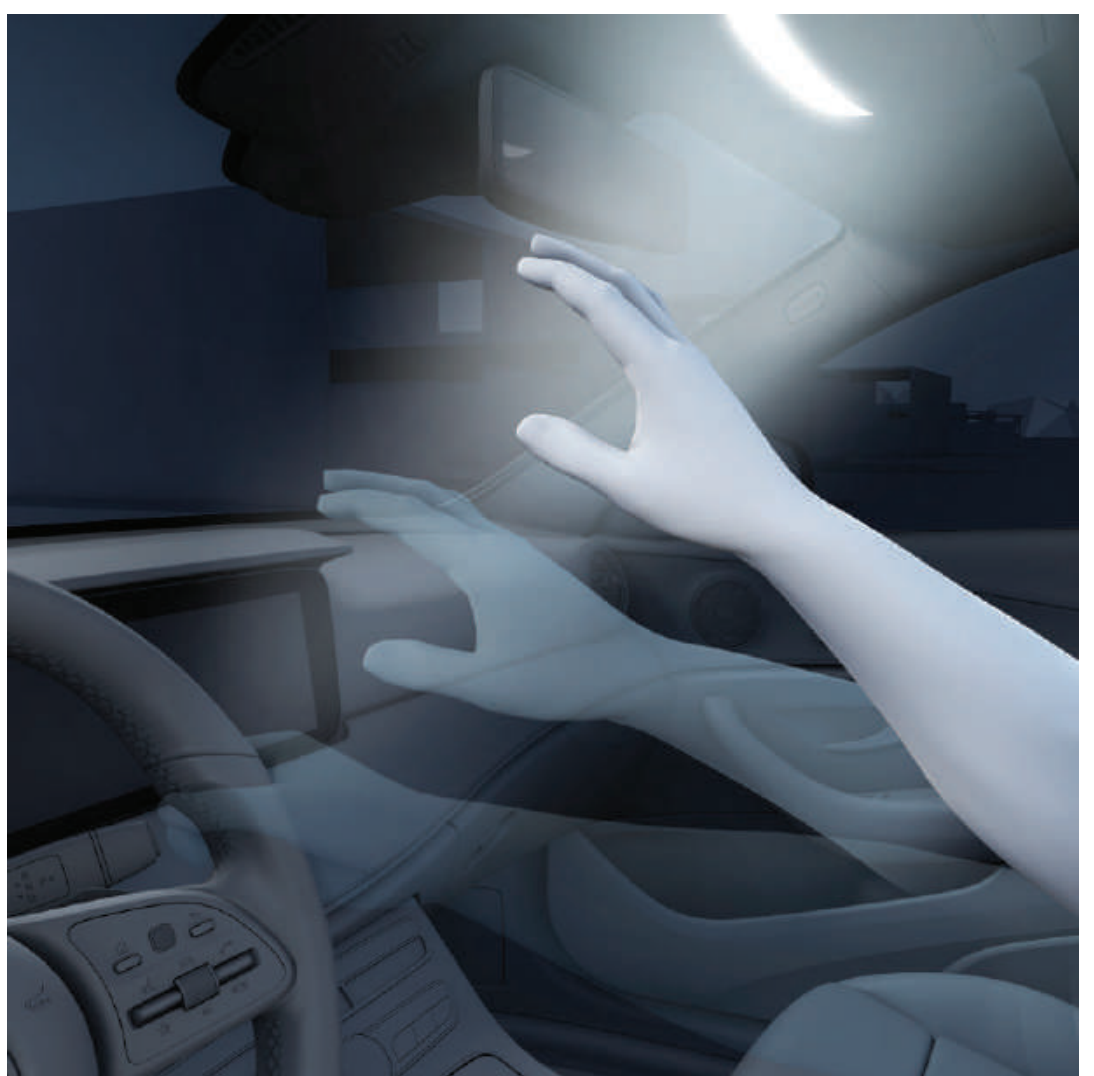

MBUX Interior Assistant