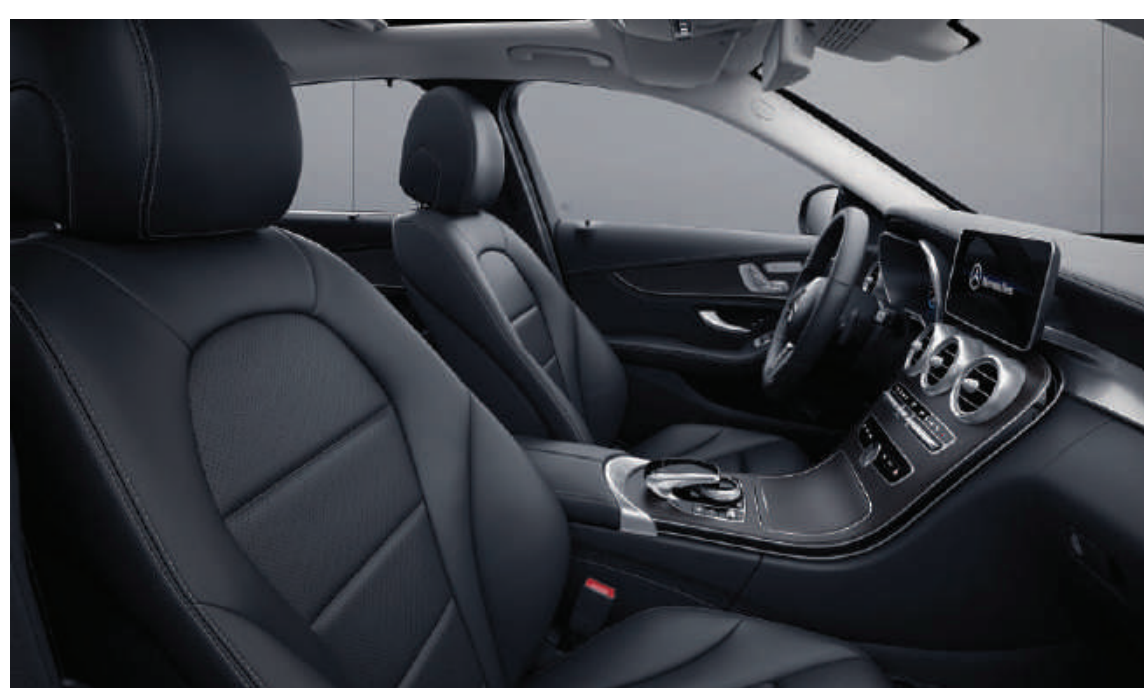

Upholstery

ARTICO leather-black